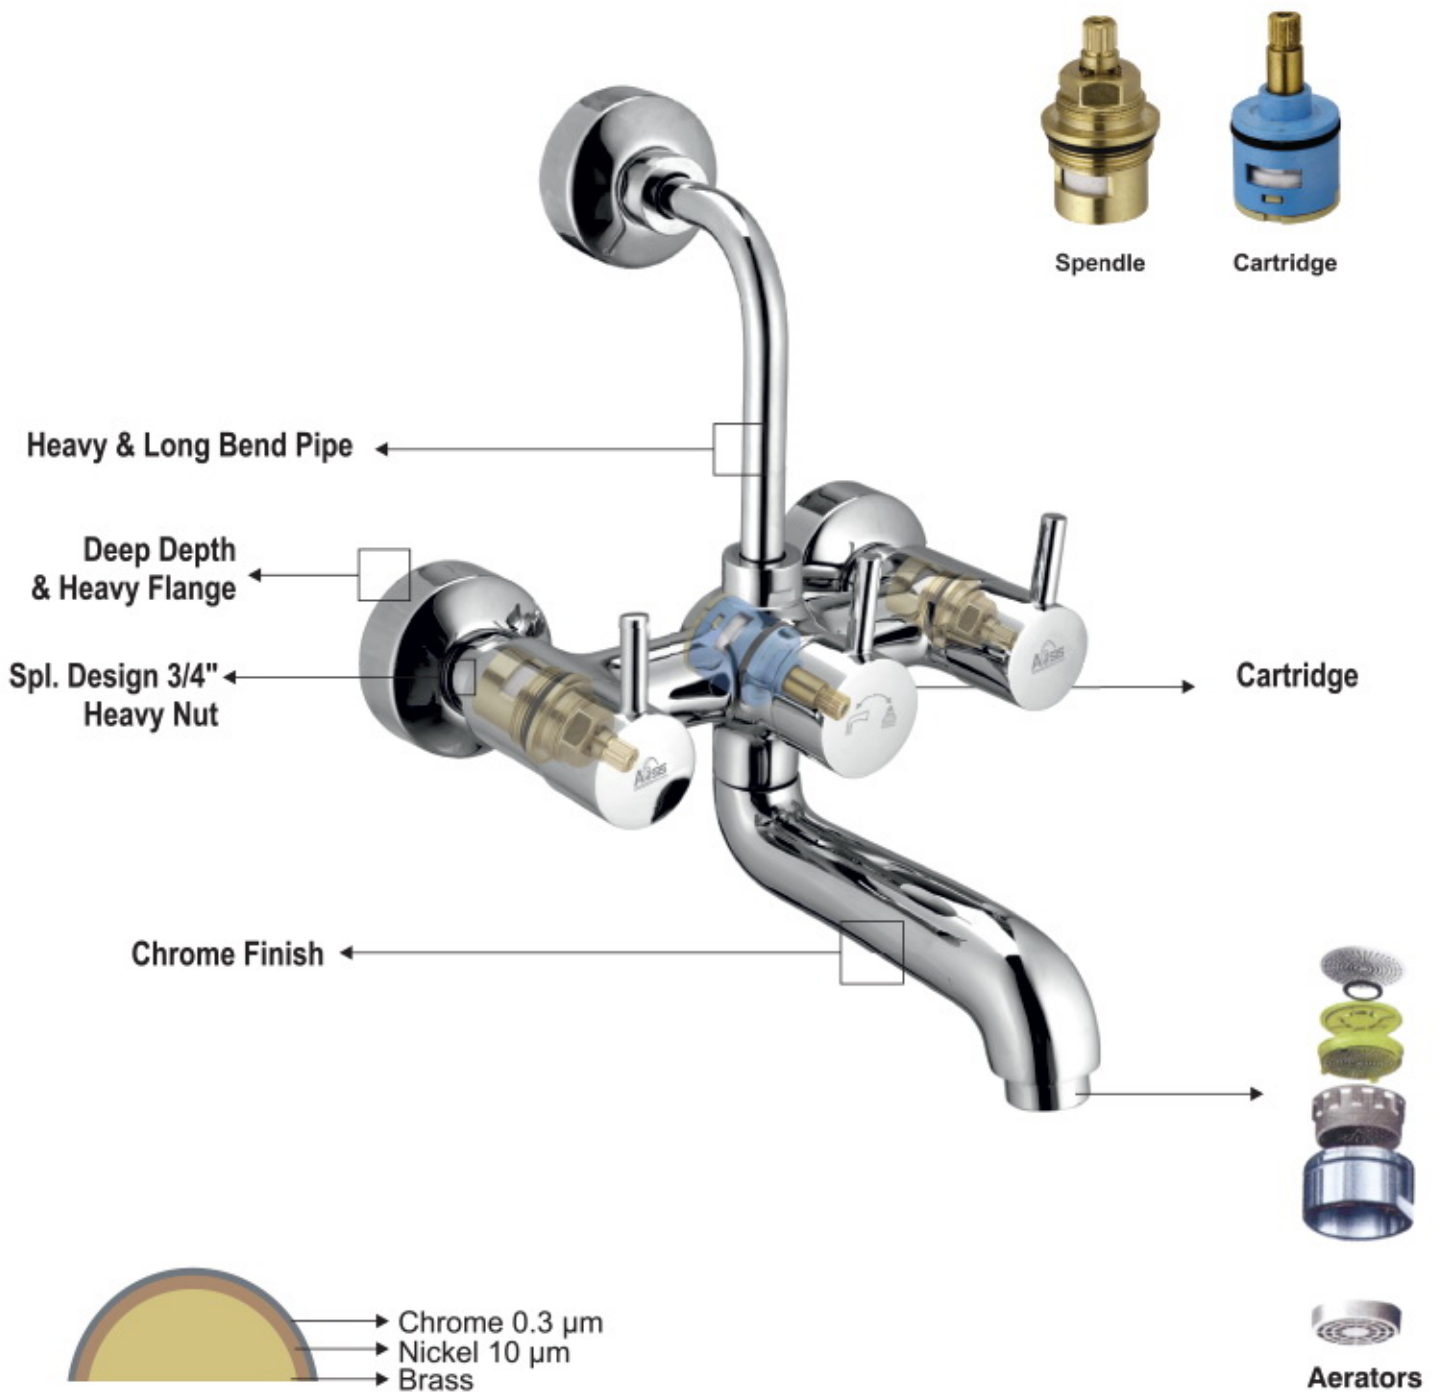

We equip all our dual-handle lavatory and bathtub faucets with High Standard ceramic cartridges. This ensures their durability and optimum performance for the system.

Our innovations and know-how are sure to exceed all your expectations.

HOW A COLLECTION IS CREATED.

USING  MASSAUD AS AN EXAMPLE.

FAUCET TECHNOLOGY

QUARTER TURN SERIES

The internal cartridge of all quarter turn series are fitted with specially designed Italian ceramic disc to ensure soft movement and full flow of water even on normal pressure. Extruded brass rod is used for all metal parts of internal cartridge for flawless performance for longer period.

TABLE OF CONTENTS

FAUCETS

PVD FINISH

SQUARE	01-02
RECTA	03-04
PRIME	05-06
OPAL ROSE GOLD	07
OPAL GOLD	08
OPAL BLACK	09
ARTIZE (BATH ACCESSORIES)	10
HEATH FAUCETS	11
TELEPHONIC SHOWER	11
SHOWER ARM	11
RAIN SHOWERS	12