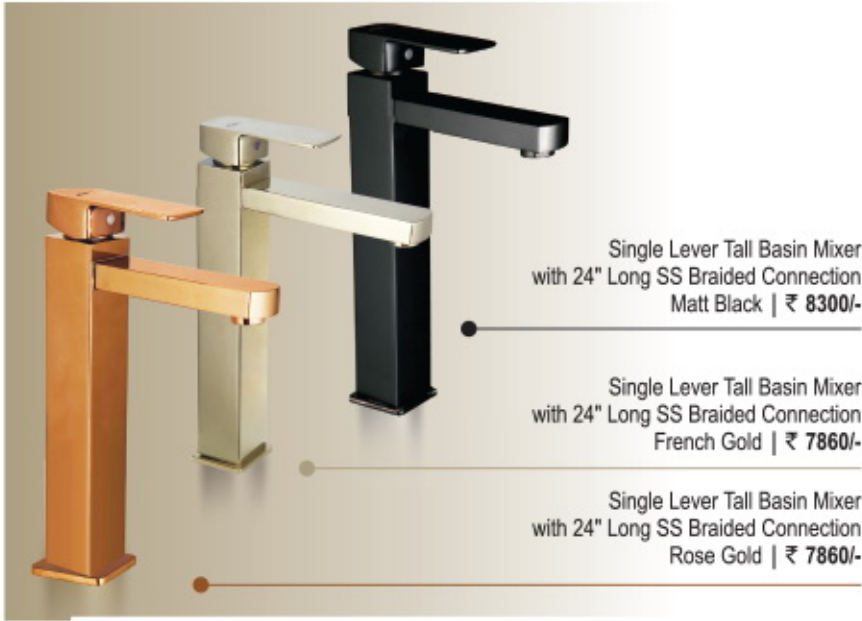

square

PVD (Black)

Single Lever Tall Basin Mixer
with 24" Long SS Braided Connection
Matt Black | ₹ 8300/-

Single Lever Tall Basin Mixer
with 24" Long SS Braided Connection
French Gold | ₹ 7860/-

Single Lever Tall Basin Mixer
with 24" Long SS Braided Connection
Rose Gold | ₹ 7860/-

Single Lever Basin Mixer
with 24" Long SS Braided
Connection Matt Black
₹ 6200

Single Lever Basin Mixer
with 24" Long SS Braided
Connection Gold
₹ 5700

Single Lever Basin Mixer
with 24" Long SS Braided
Connection Rose Gold
₹ 5700/-