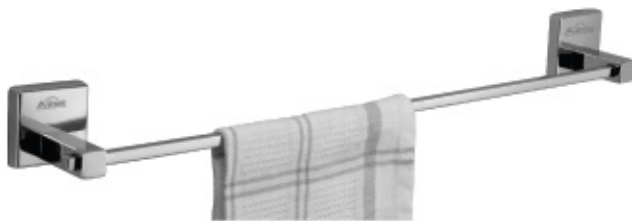

703 Soap Dish
₹ 492/-

704 Robe Hook
₹ 378/-

705 Half Napkin Ring
₹ 502/-

706 Toilet Paper Holder
₹ 517/-

900 SERIES

5 PCS. 900 Bathroom Set ₹ 2596/-

- Towel Rod
- Soap Dish
- Tringle Napkin Ring
- Robe Hook
- Tumbler Holder

901 Towel Rod 24", 18"
₹ 698/-

902 Tumbler Holder
₹ 597/-

903 Soap Dish
₹ 466/-

904 Robe Hook
₹ 349/-

905 Napkin Ring
₹ 486/-

906 Toilet Paper Holder with Flap | ₹ 840/-

SQUARE SERIES

1003A
Tumbler Holder Glass
₹ : 589/-

1001 Towel Rod 24", 18"
₹ : 945/-

1002 Tumbler Holder
₹ : 463/-

1003 Soap Dish
₹ : 384/-

Towel Rod
Soap Dish Glass
Tringle Napkin Ring
Robe Hook
Tumbler Holder Glass

PCS.

1000
Bathroom Set
₹ 3184/-

1004 Robe Hook
₹ : 378/-